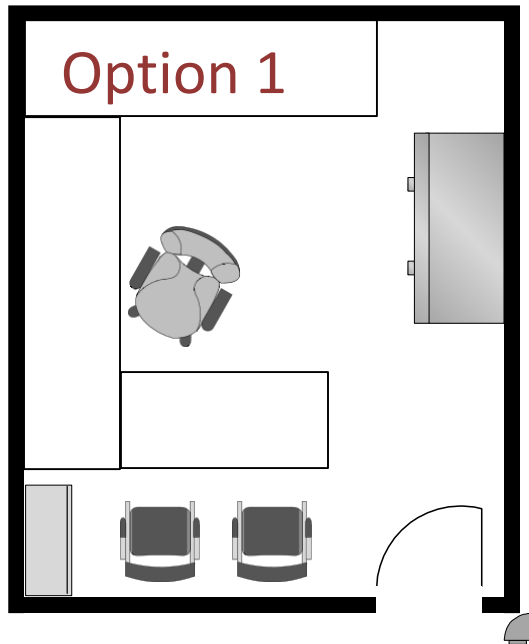

Standard Office Layouts

Franklin, 20th Street, Kaiser Center & Broadway Buildings

Standard Office

- One desk with overheads
- One 2 drawer pedestal
- One 3 drawer pedestal
- One 4 drawer file cabinet
- One bookcase
- One task chair
- Two side chairs or
- One table with 4 chairs

Standard Cubicle Layouts

Franklin, 20th Street, Kaiser Center & Broadway Buildings

Cubicle Standard

Franklin, Broadway & 20th Street

- One desk wrapped on 3 walls
- One adjustable corner (ergonomic)
- One 2 drawer pedestal
- One 3 drawer pedestal
- One 2 drawer lateral file cabinet
- One task chair

Cubicle Standard

Kaiser Center

- One desk wrapped on 2 walls
- One adjustable corner (ergonomic)
- One 2 drawer pedestal
- One 3 drawer pedestal
- One 2 drawer lateral file cabinet
- One task chair