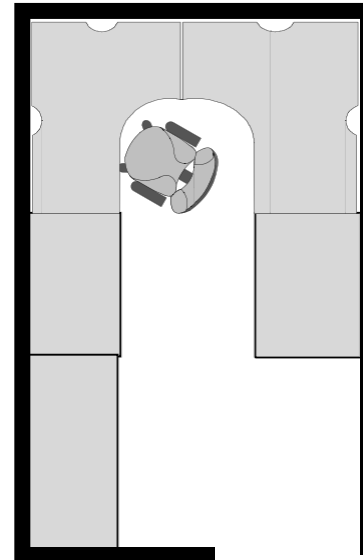

Standard Office Layouts

Franklin, 20th Street, Kaiser Center & Broadway Buildings

Standard Office

- One desk with overheads
- One 2 drawer pedestal
- One 3 drawer pedestal
- One 4 drawer file cabinet
- One bookcase
- One task chair
- Two side chairs or
- One table with 4 chairs

Standard Cubicle Layouts

Franklin, 20th Street, Kaiser Center & Broadway Buildings

Cubicle Standard

Franklin, Broadway & 20th Street

- One desk wrapped on 3 walls
- One adjustable corner (ergonomic)
- One 2 drawer pedestal
- One 3 drawer pedestal
- One 2 drawer lateral file cabinet
- One task chair

Cubicle Standard

Kaiser Center

- One desk wrapped on 2 walls
- One adjustable corner (ergonomic)
- One 2 drawer pedestal
- One 3 drawer pedestal
- One 2 drawer lateral file cabinet
- One task chair