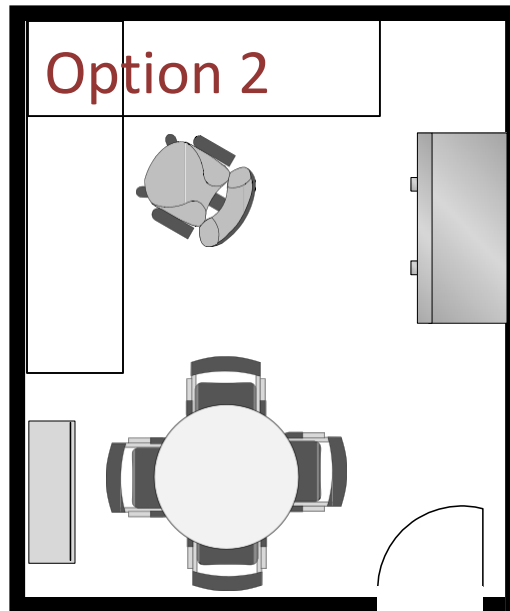

Standard Office Layouts

Franklin, 20th Street, Kaiser Center & Broadway Buildings

Standard Office

- One desk with overheads
- One 2 drawer pedestal
- One 3 drawer pedestal
- One 4 drawer file cabinet
- One bookcase
- One task chair
- Two side chairs or
- One table with 4 chairs

Standard Cubicle Layouts

Franklin, 20th Street, Kaiser Center & Broadway Buildings

Cubicle Standard

Franklin, Broadway & 20th Street

- One desk wrapped on 3 walls
- One adjustable corner (ergonomic)
- One 2 drawer pedestal
- One 3 drawer pedestal
- One 2 drawer lateral file cabinet
- One task chair

Cubicle Standard

Kaiser Center

- One desk wrapped on 2 walls
- One adjustable corner (ergonomic)
- One 2 drawer pedestal
- One 3 drawer pedestal
- One 2 drawer lateral file cabinet
- One task chair