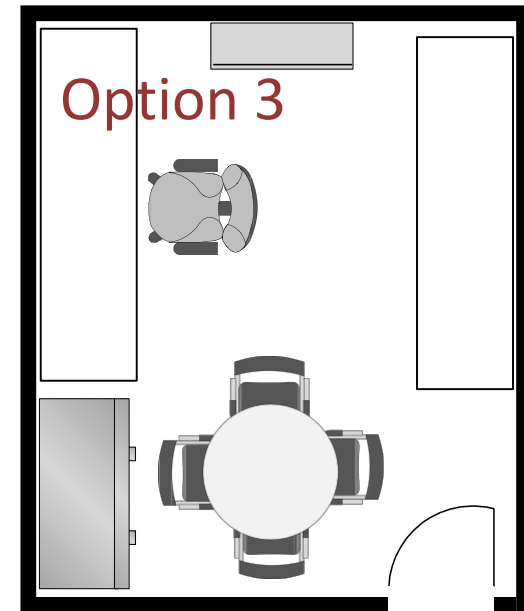

Standard Office Layouts

Franklin, 20th Street, Kaiser Center & Broadway Buildings

Standard Office

- One desk with overheads
- One 2 drawer pedestal
- One 3 drawer pedestal
- One 4 drawer file cabinet
- One bookcase
- One task chair
- Two side chairs or
- One table with 4 chairs

Standard Cubicle Layouts

Franklin, 20th Street, Kaiser Center & Broadway Buildings

Cubicle Standard

Franklin, Broadway & 20th Street

- One desk wrapped on 3 walls
- One adjustable corner (ergonomic)
- One 2 drawer pedestal
- One 3 drawer pedestal
- One 2 drawer lateral file cabinet
- One task chair

Cubicle Standard

Kaiser Center

- One desk wrapped on 2 walls
- One adjustable corner (ergonomic)
- One 2 drawer pedestal
- One 3 drawer pedestal
- One 2 drawer lateral file cabinet
- One task chair