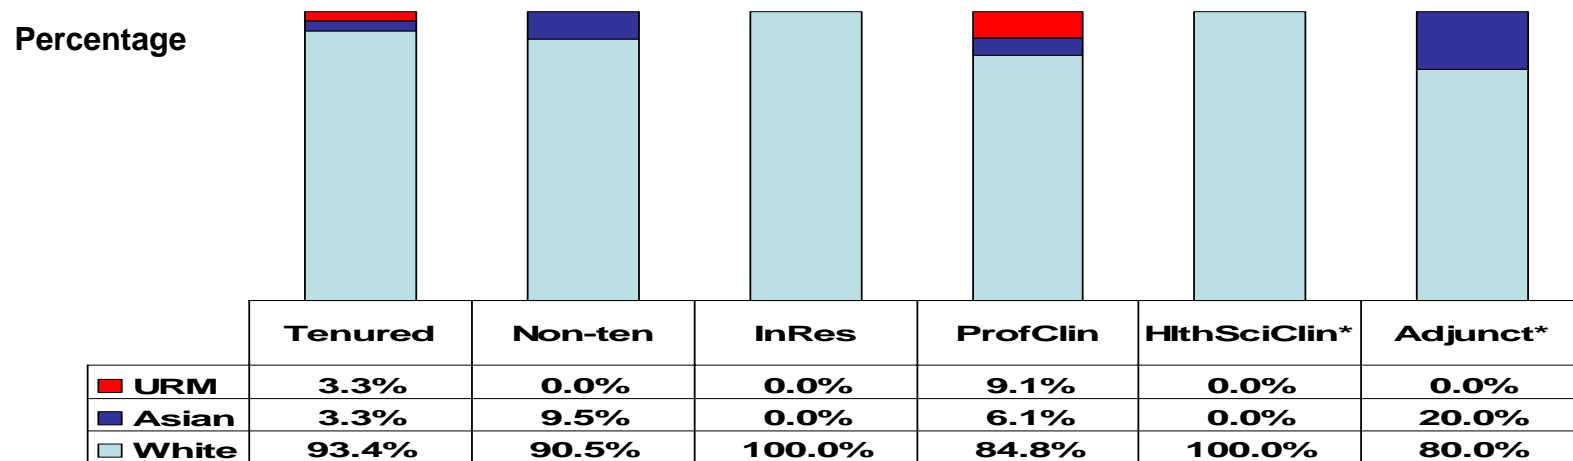

Table 58

## Veterinary Medicine Faculty by Title 2006 by Race/Ethnicity

\* Non-senate