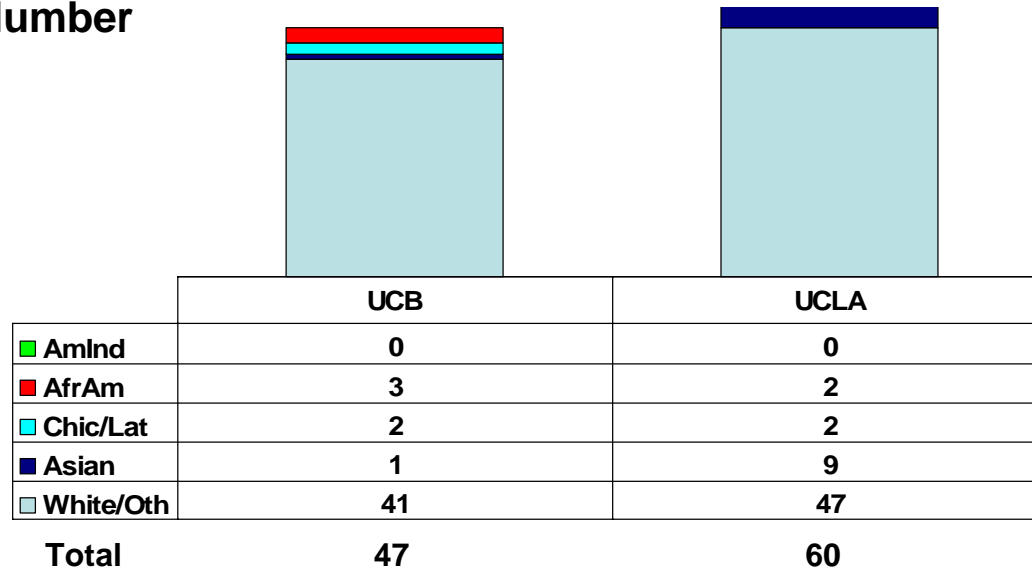

Table 49

Public Health Ladder Rank Faculty 2006
by Race/Ethnicity and Campus

Number

Public Health	Number
Amlnd	0
AfrAm	5
Chic/Lat	4
Asian	10
White/Oth	88
Total	107

Percentage