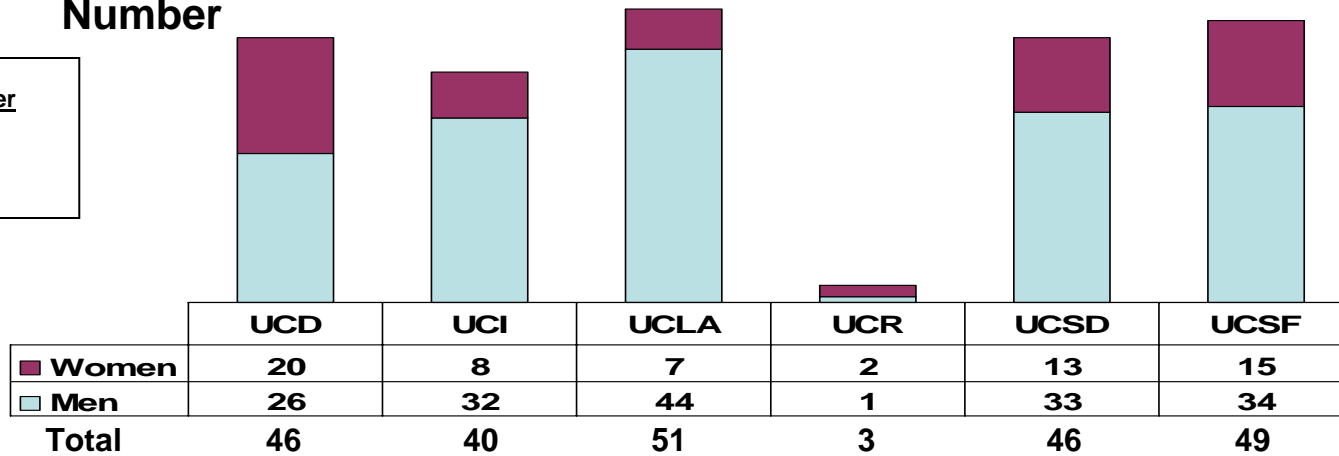

Table 18

Medicine Ladder Rank Faculty New Appointments
2001-02 to 2005-06 by Gender and Campus

Number

| Medicine | Number |
|----------|--------|
| Men | 170 |
| Women | 65 |
| Total | 235 |

Percentage